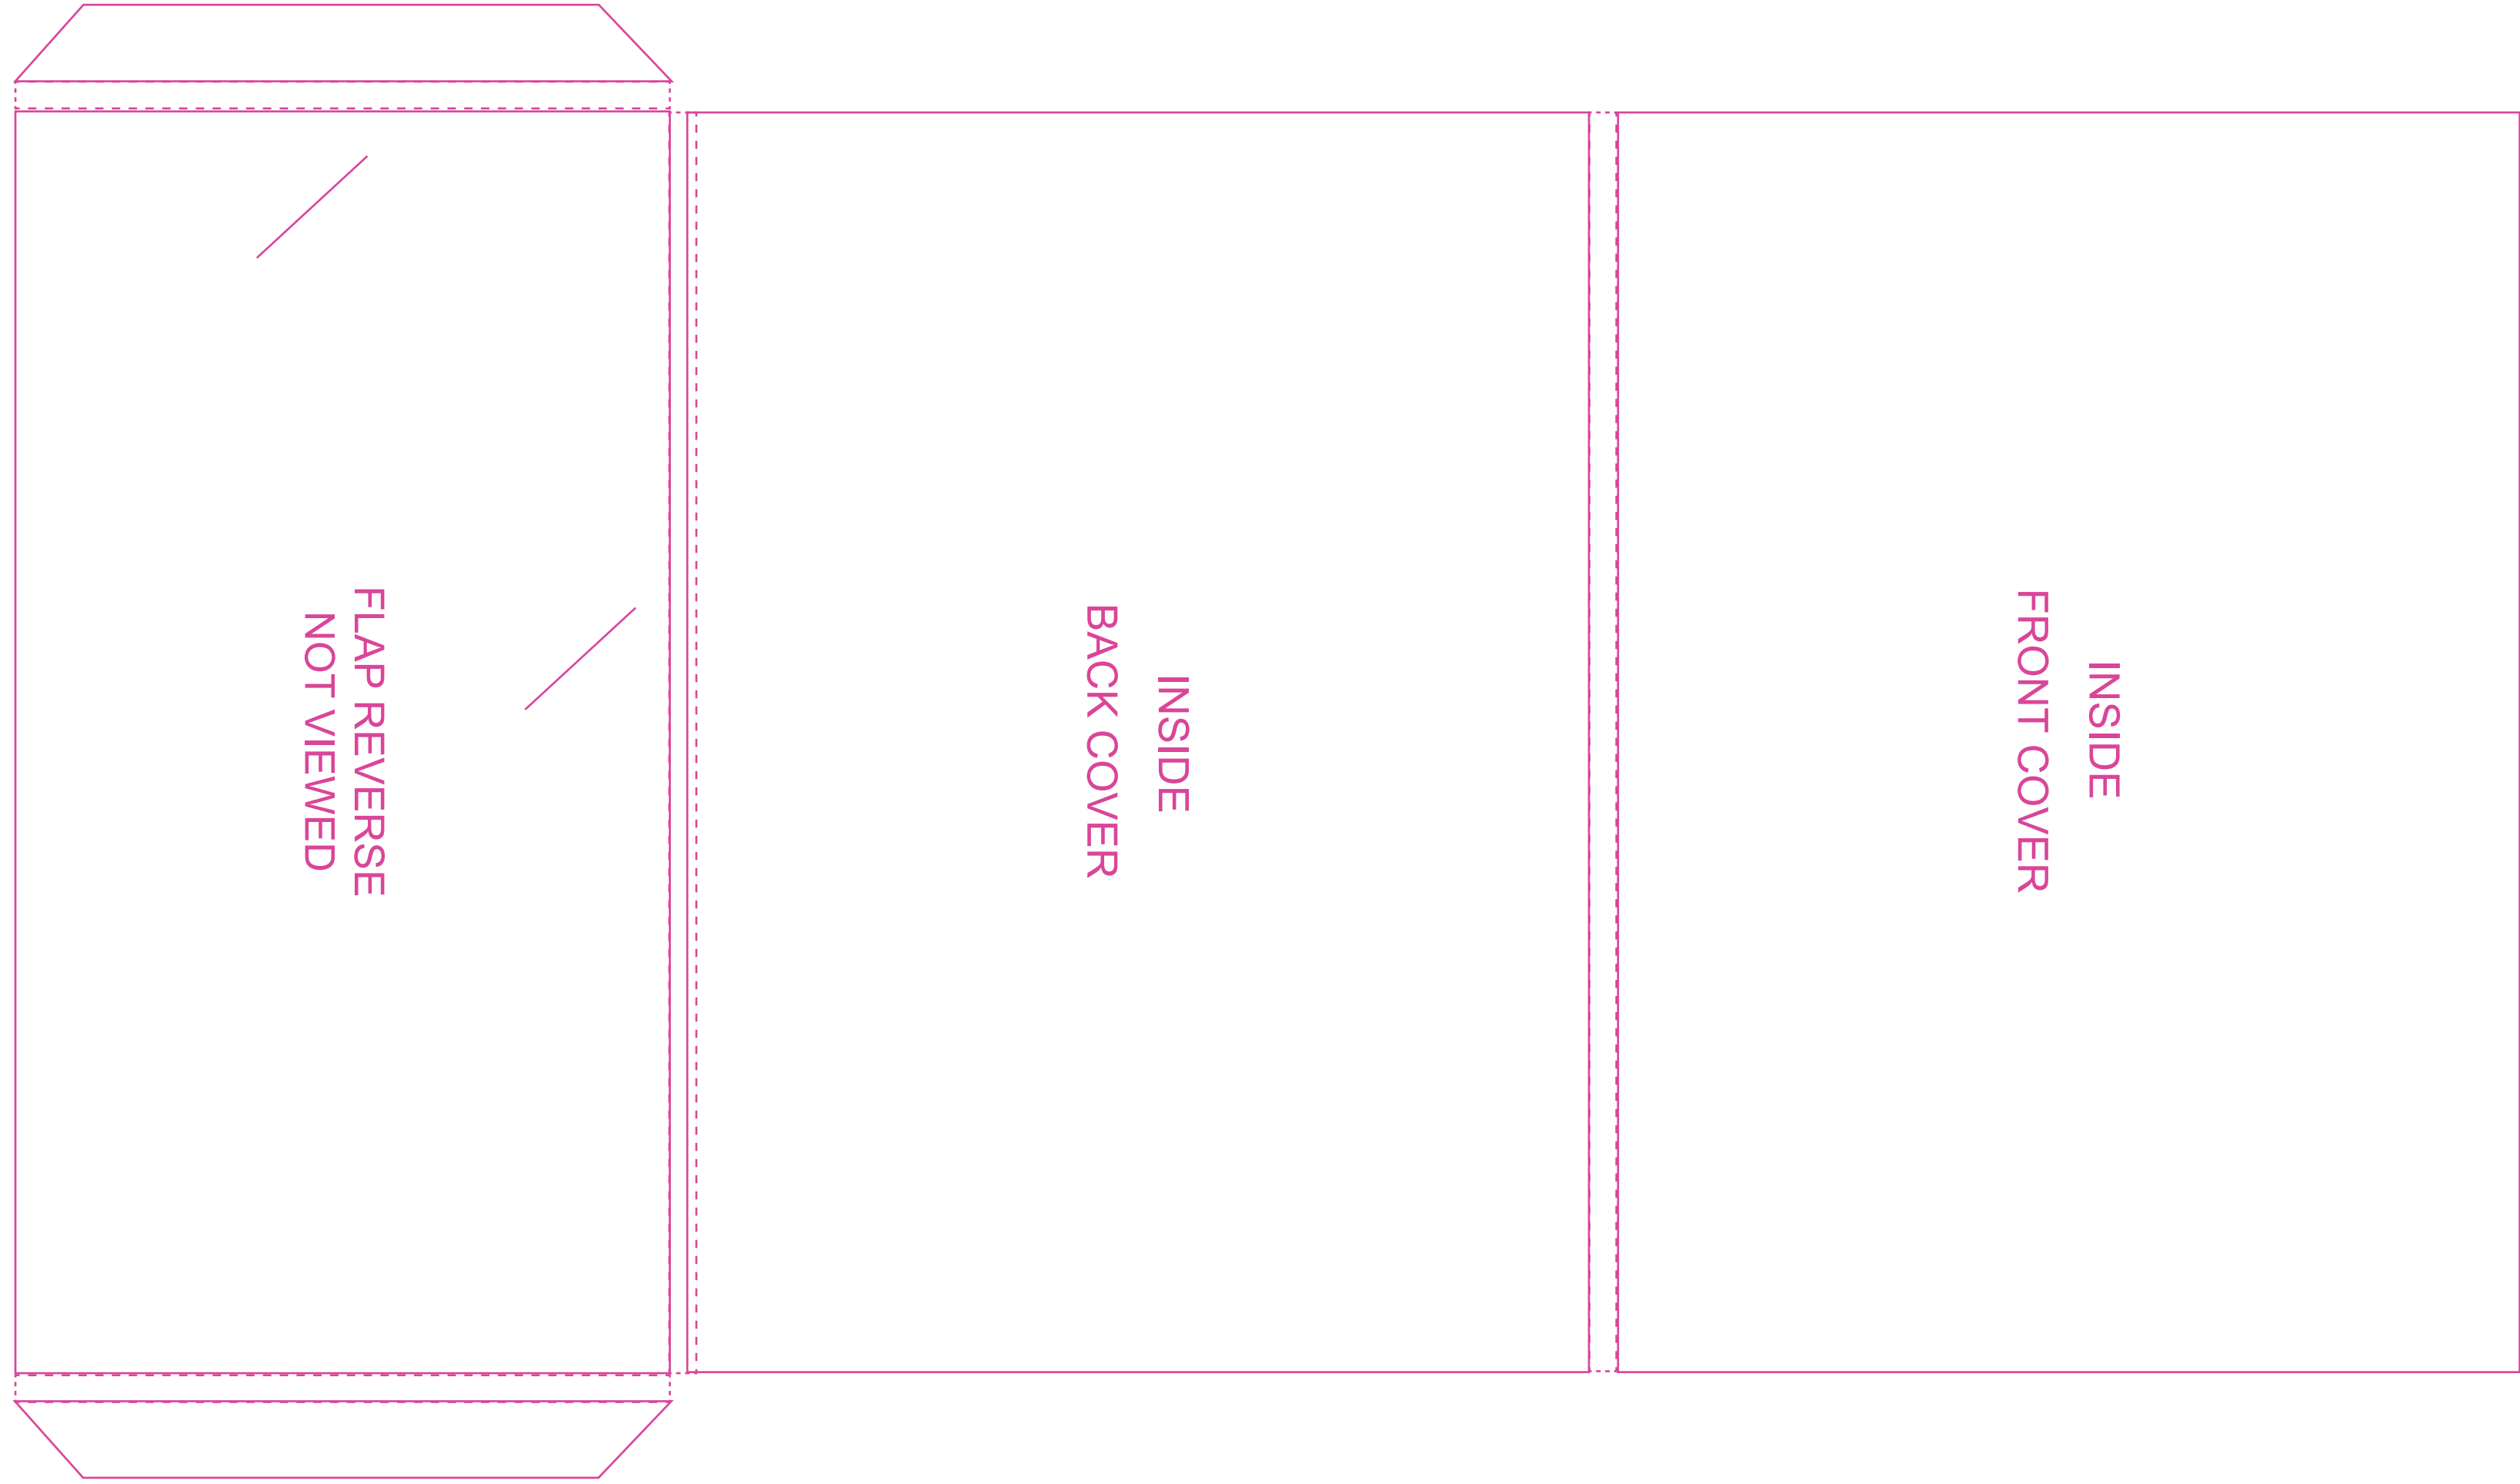

Please allow a 3mm bleed outside the trim lines
and a 5mm quiet border inside the trim lines.

For artwork advice call 01792 704880
© folderprintingdirect.co.uk

Please allow a 3mm bleed outside the trim lines
and a 5mm quiet border inside the trim lines.