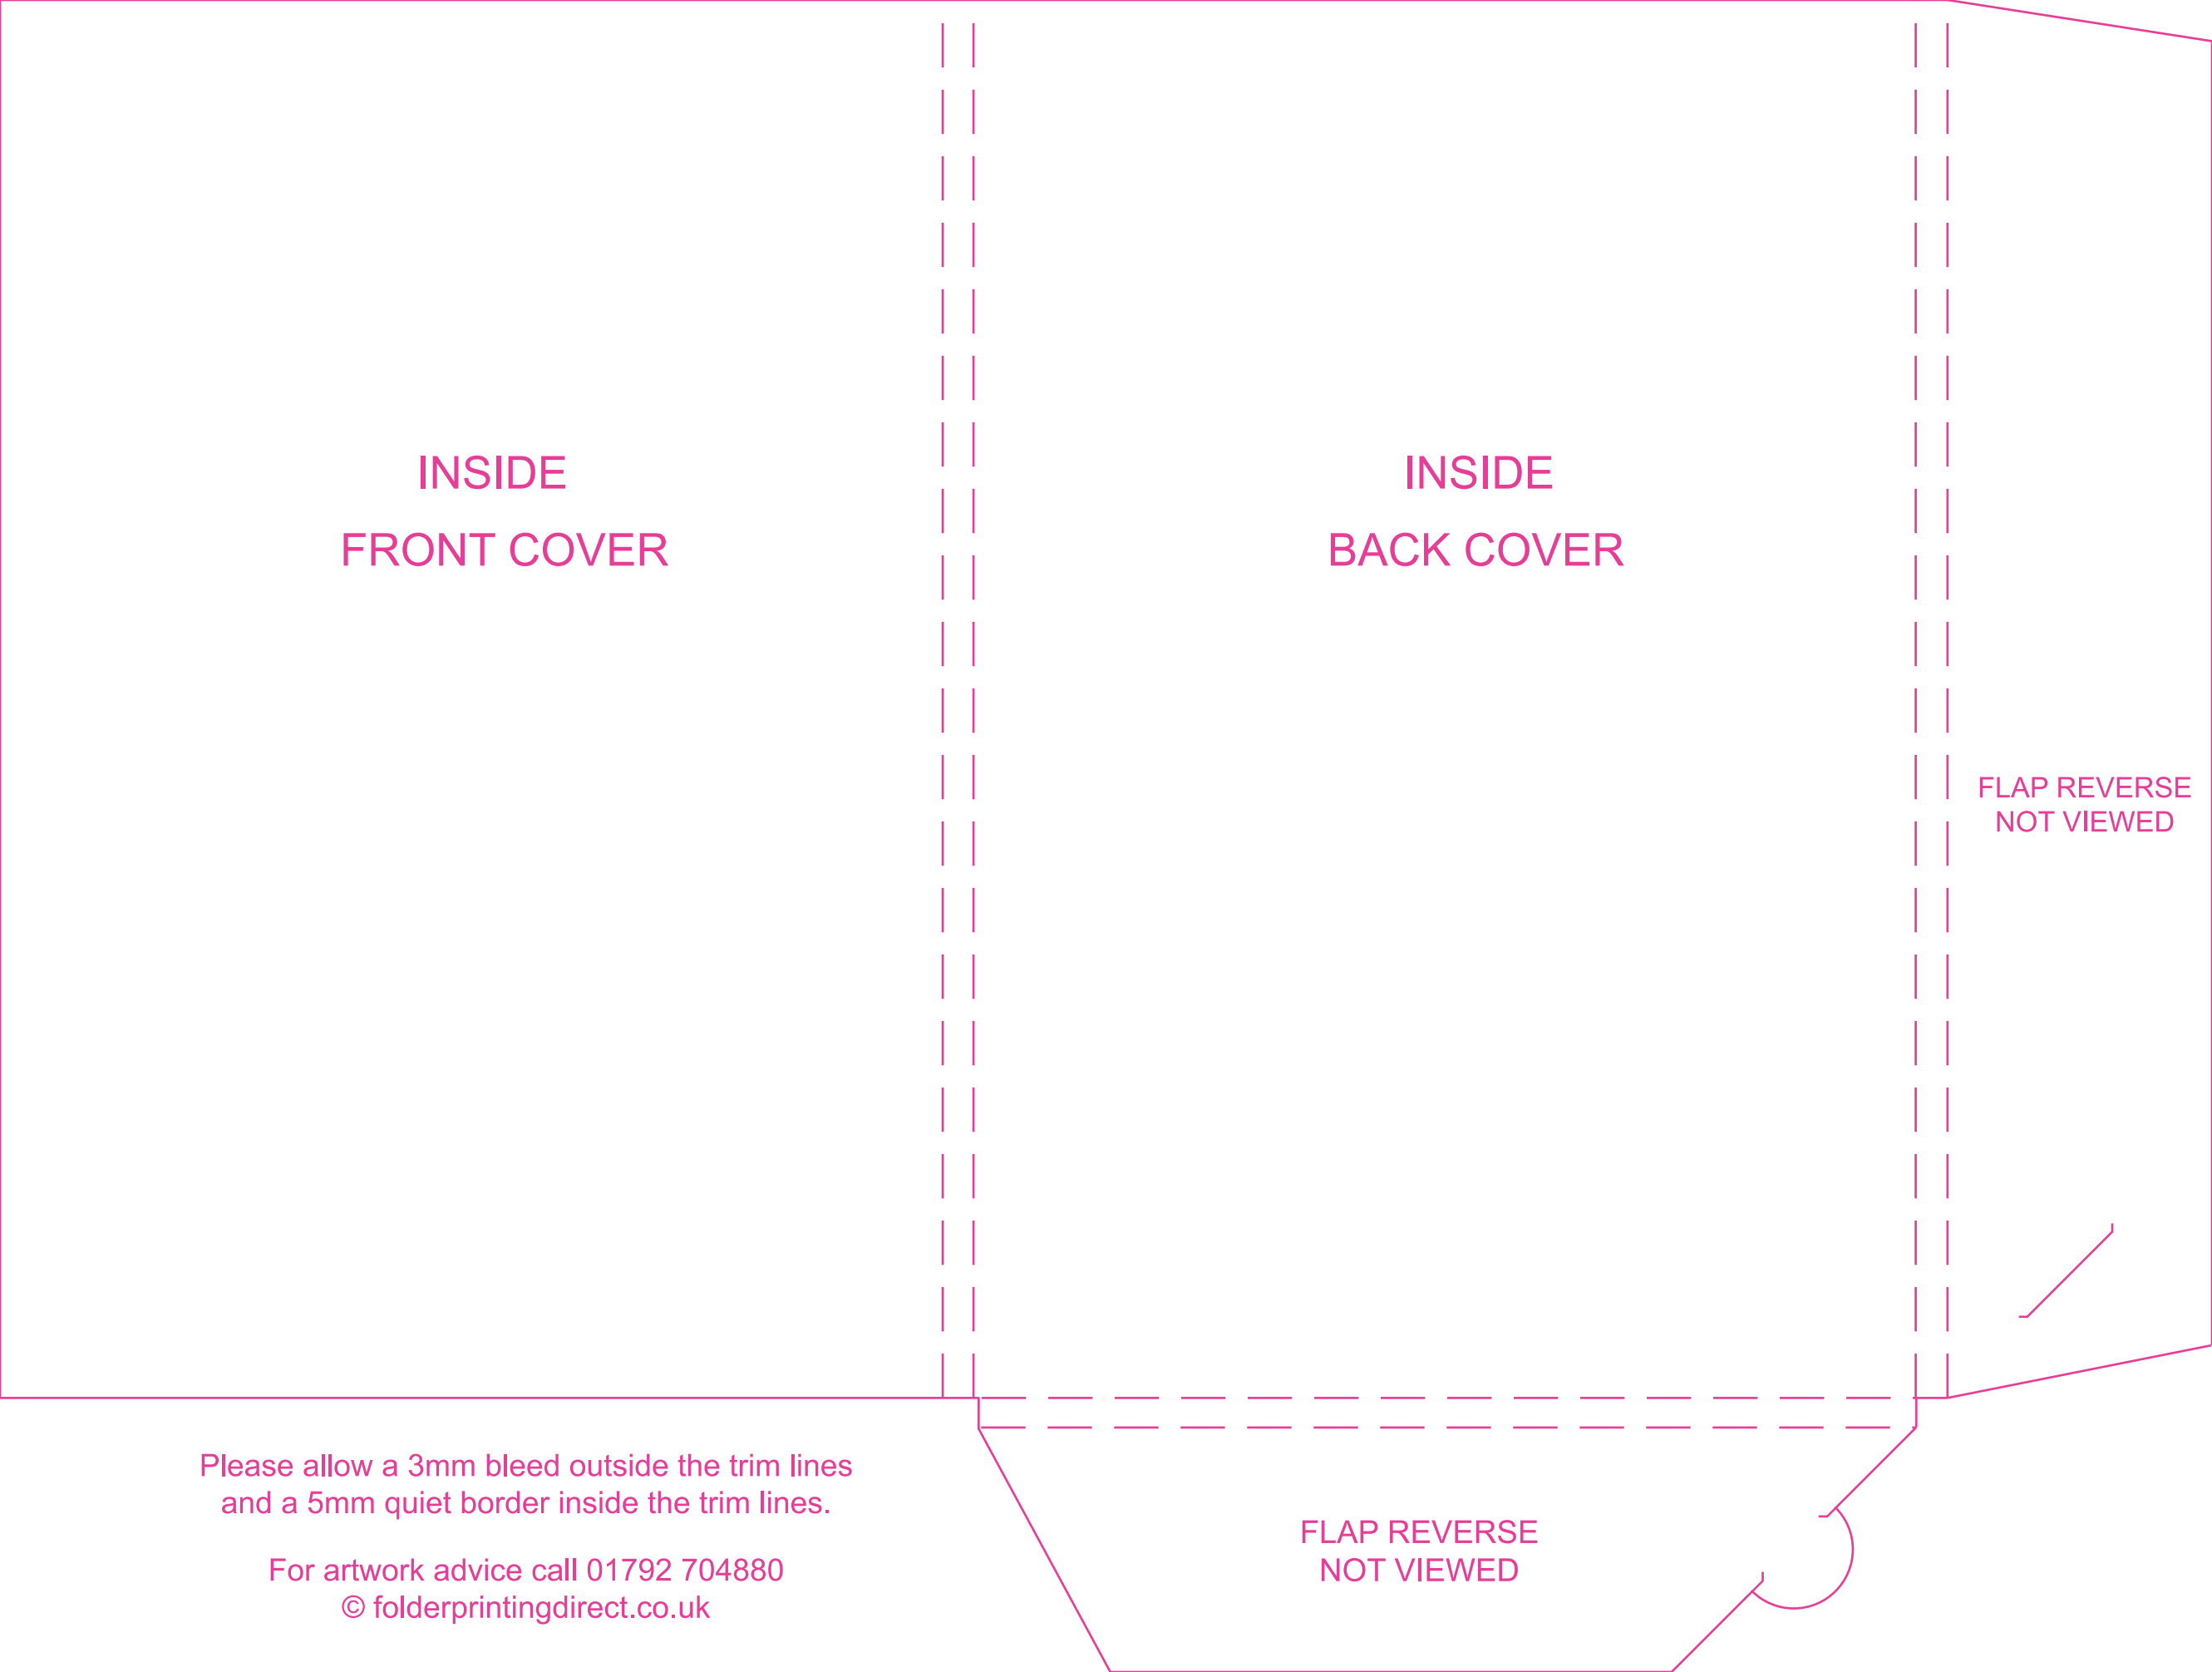

INSIDE  
FRONT COVER

INSIDE  
BACK COVER

FLAP REVERSE  
NOT VIEWED

Please allow a 3mm bleed outside the trim lines  
and a 5mm quiet border inside the trim lines.

For artwork advice call 01792 704880  
© folderprintingdirect.co.uk

FLAP REVERSE  
NOT VIEWED

INSIDE  
POCKET  
RIGHT  
FLAP

BACK COVER

FRONT COVER

INSIDE POCKET  
BOTTOM FLAP

Please allow a 3mm bleed outside the trim lines  
and a 5mm quiet border inside the trim lines.

For artwork advice call 01792 704880  
© folderprintingdirect.co.uk